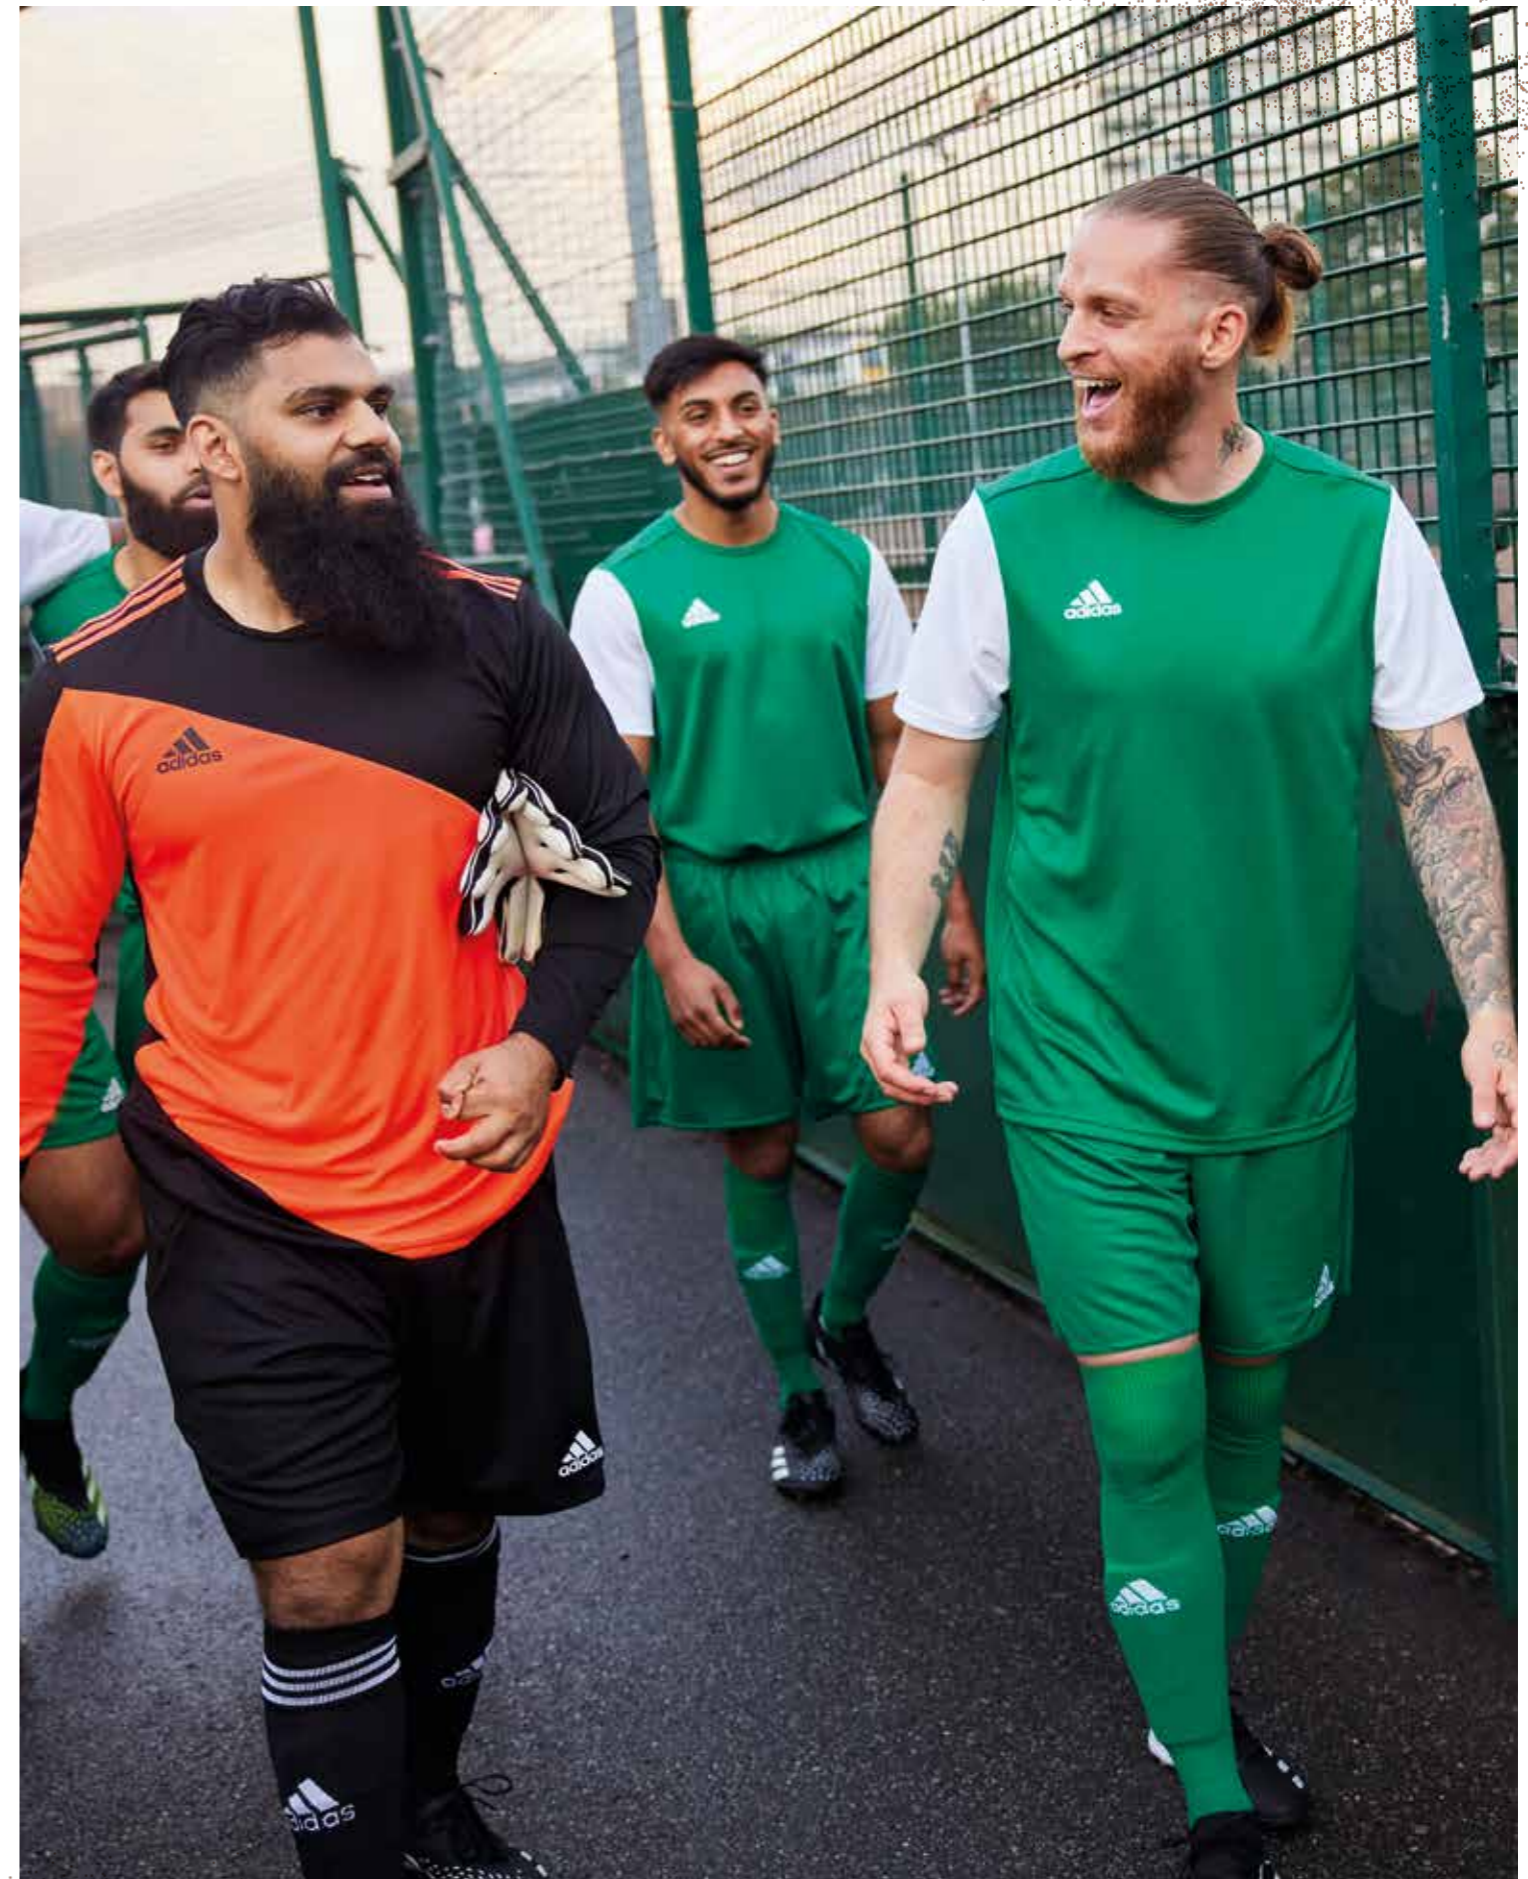

TIERRO GOALKEEPER PANT

TIERRO GK PAN

ADULT: 999 CZK / 13990 HUF | SIZES: XS, S, M, L, XL, 2XL, 3XL
JUNIOR: 899 CZK / 12990 HUF | SIZES: 116, 128, 140, 152, 164, 176

MAIN MATERIAL: 100% RECYCLED POLYESTER
FIT: REGULAR

IN RANGE UNTIL END OF FEB 2023

TIERRO GOALKEEPER 3/4 PANT

TIERRO GK 34

ADULT: 899 CZK / 12990 HUF | SIZES: XS, S, M, L, XL, 2XL, 3XL
JUNIOR: 799 CZK / 10990 HUF | SIZES: 116, 128, 140, 152, 164, 176

MAIN MATERIAL: 100% RECYCLED POLYESTER
FIT: REGULAR

IN RANGE UNTIL END OF FEB 2023