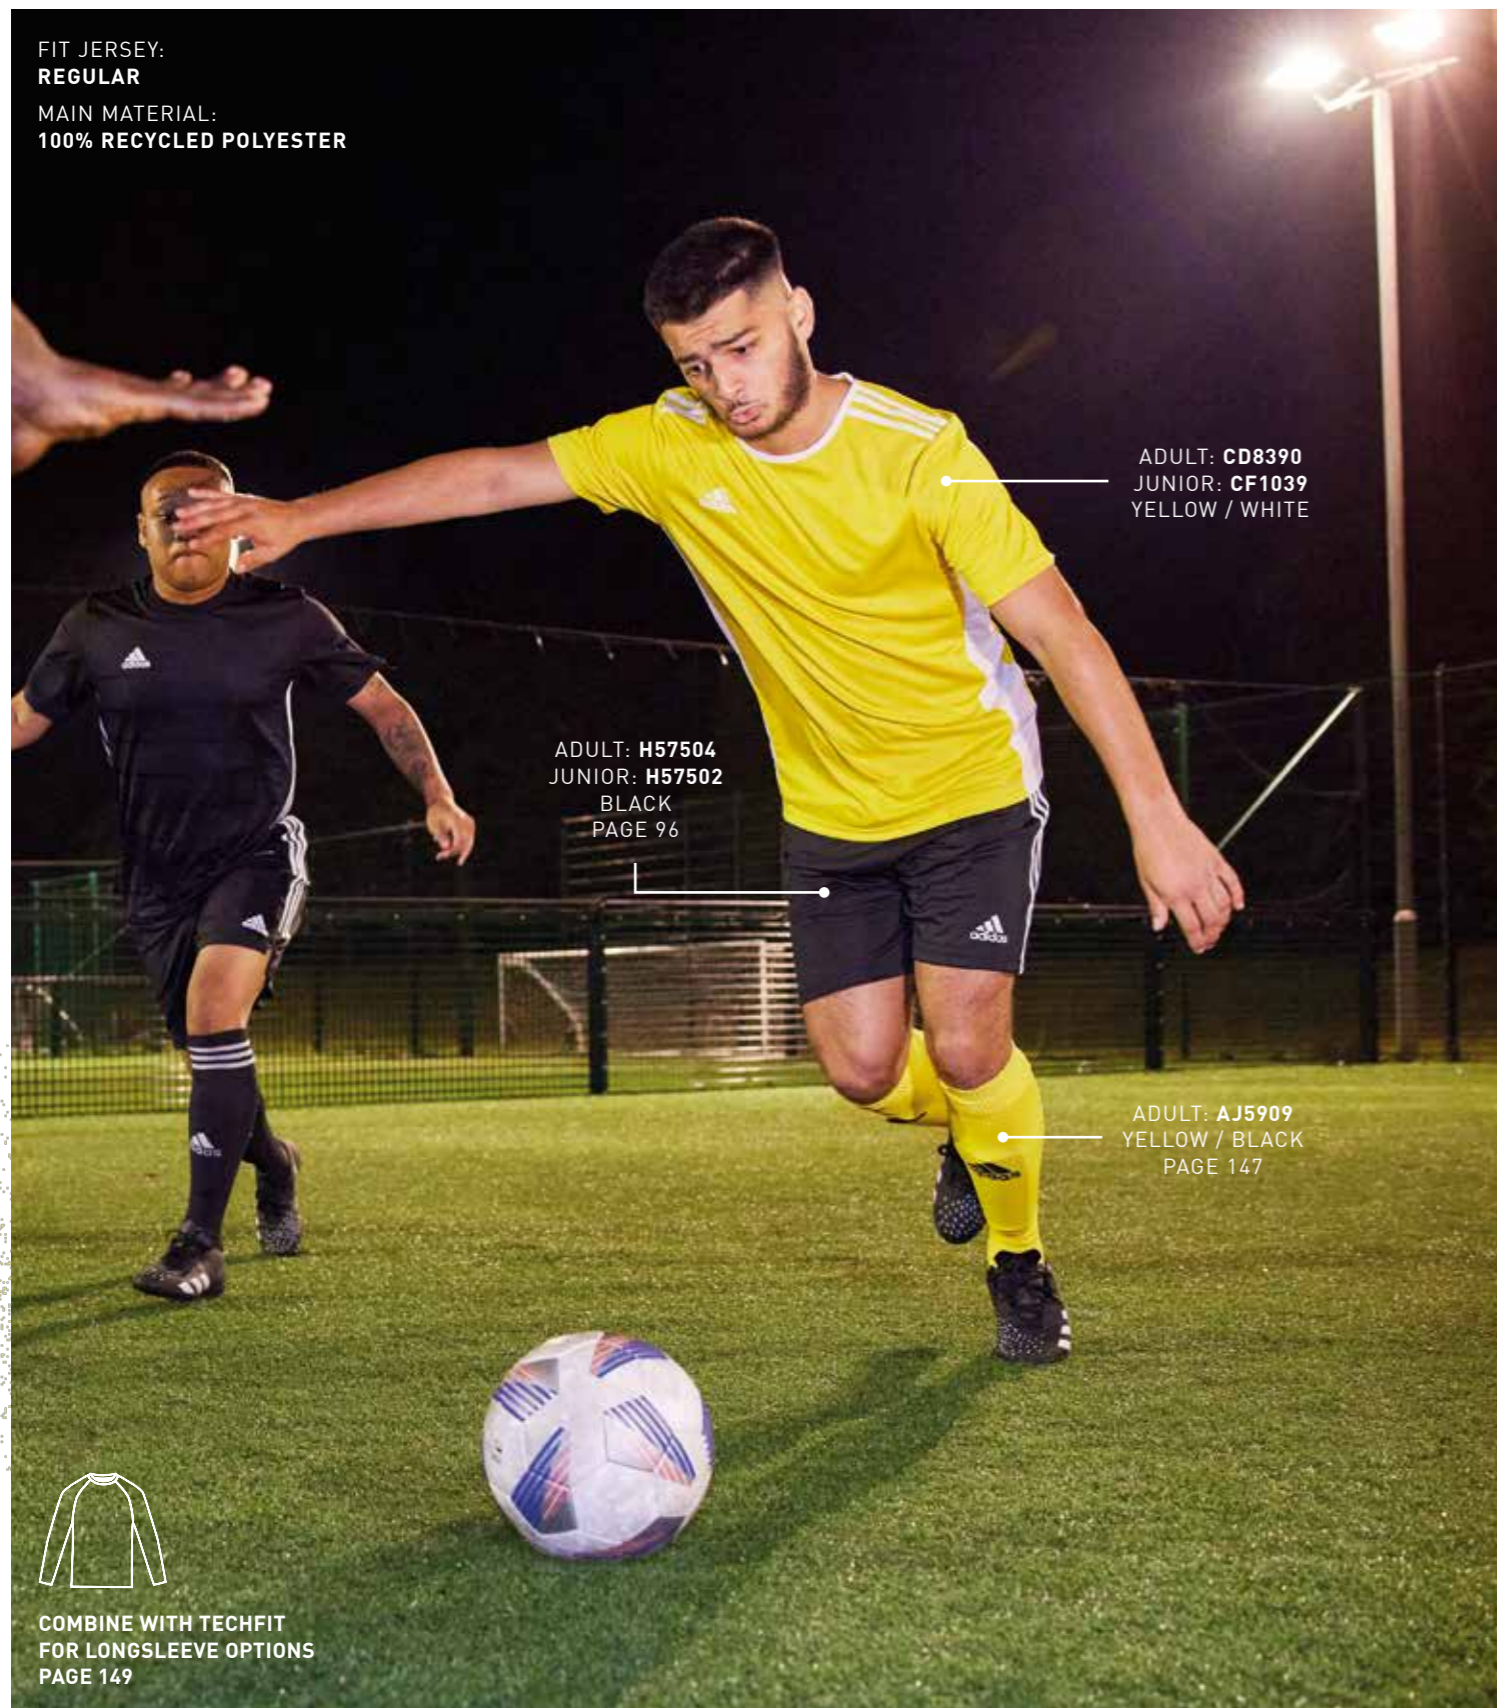

## ENTRADA 18 JERSEY

ENTRADA 18 JSY

ADULT: 449 CZK / 6490 HUF

| SIZES: XS, S, M, L, XL, 2XL, 3XL

JUNIOR: 399 CZK / 5490 HUF

| SIZES: 116, 128, 140, 152, 164, 176

IN RANGE UNTIL END OF FEB 2023

FIT JERSEY:  
**REGULAR**  
MAIN MATERIAL:  
**100% RECYCLED POLYESTER**