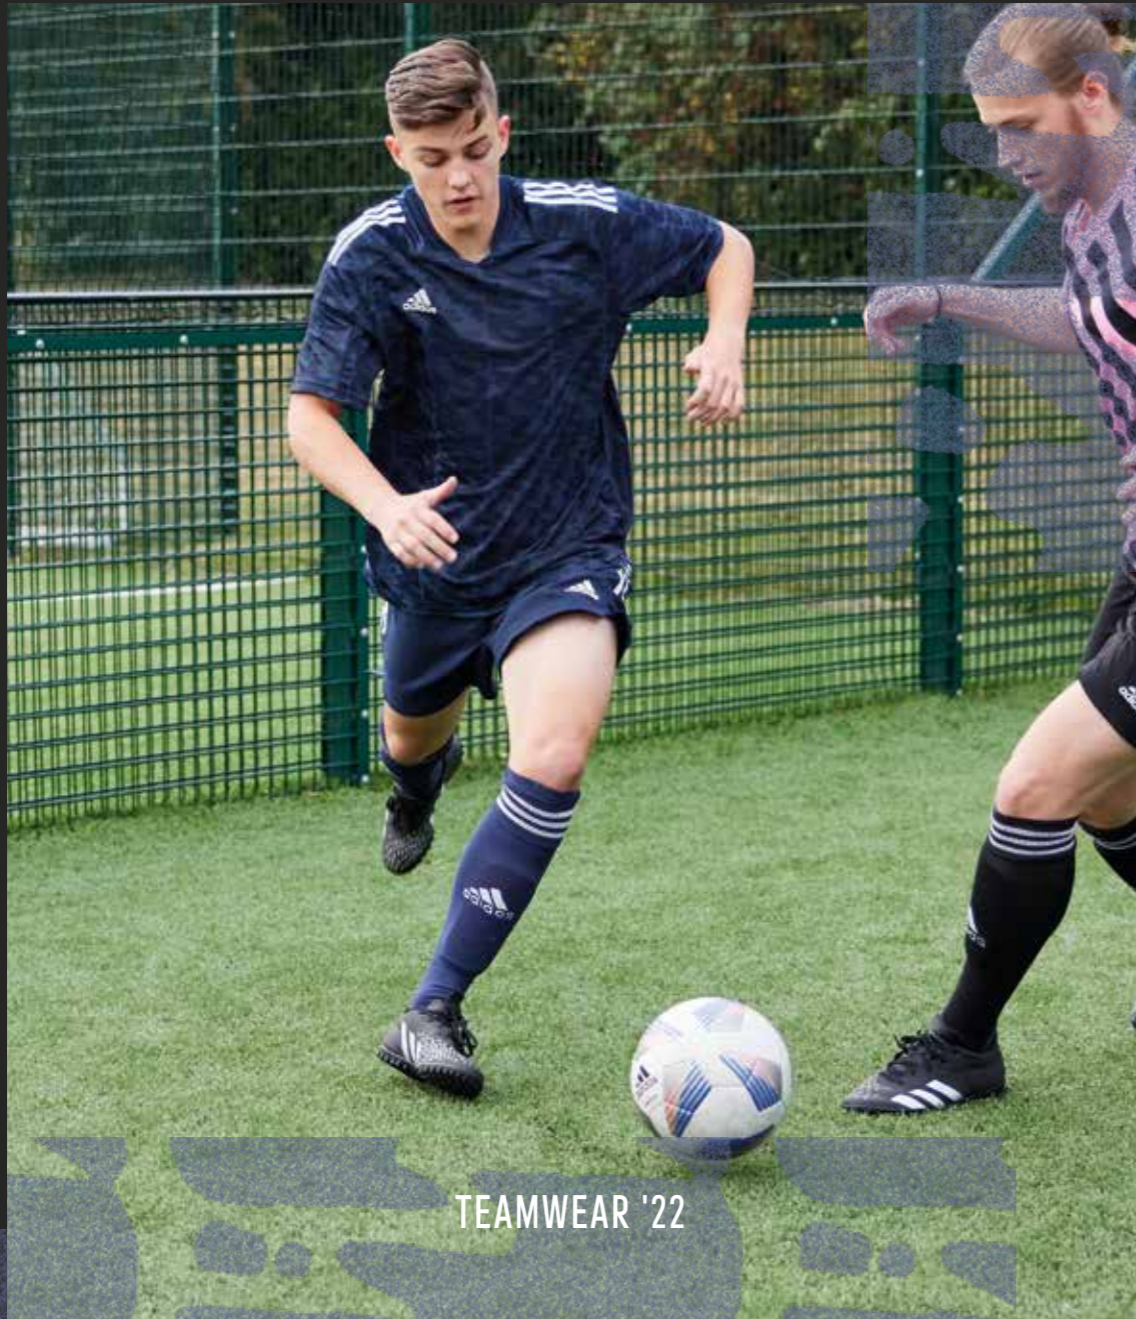

CONDIVO 21

TEAMWEAR '22