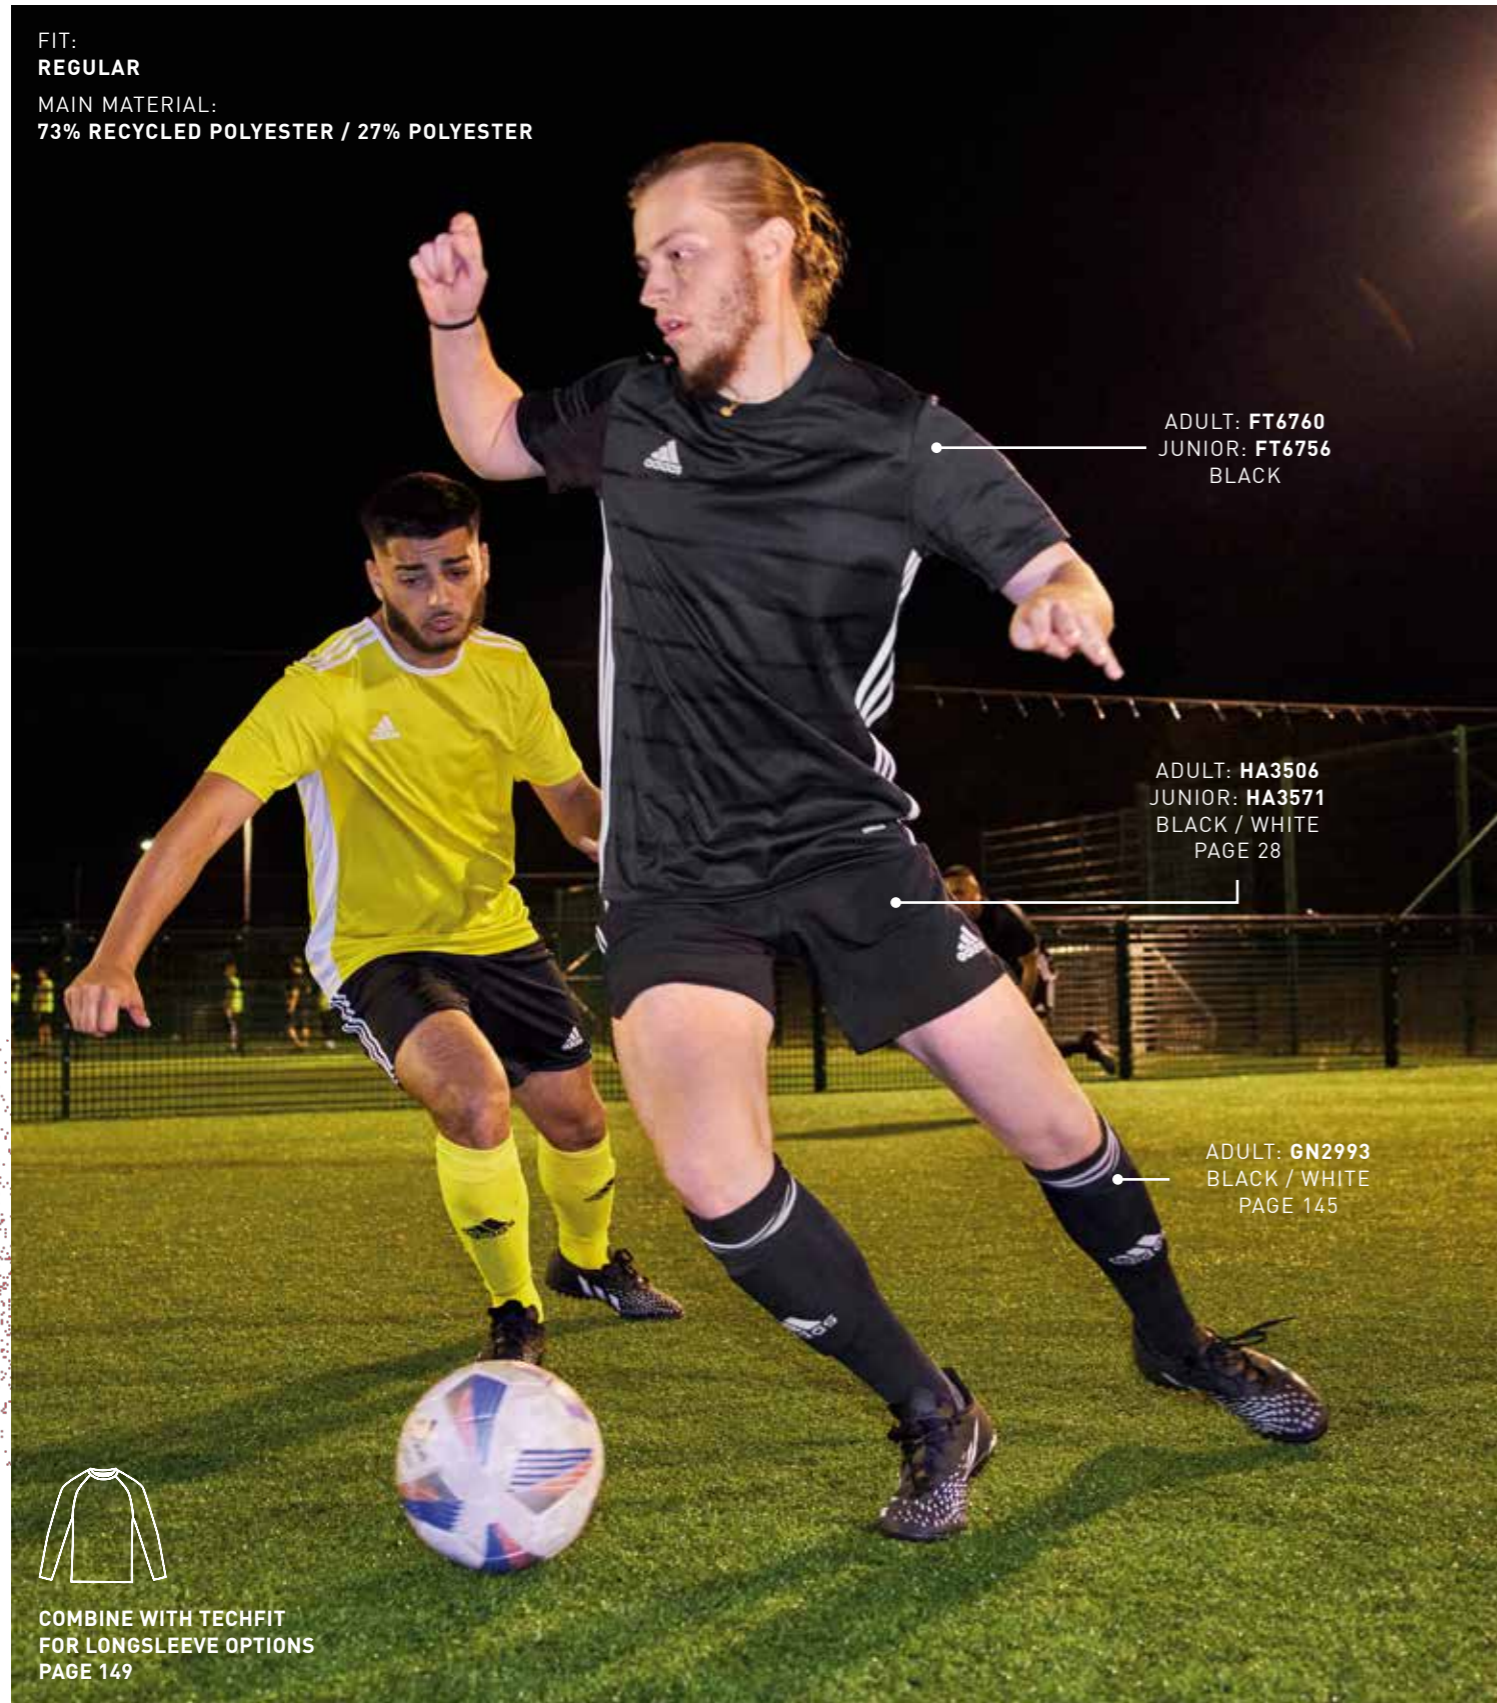

CAMPEON 21

CAMPEON 21 JERSEY

CAMPEON 21 JSY

ADULT: 899 CZK / 12990 HUF

| SIZES: XS, S, M, L, XL, 2XL, 3XL

JUNIOR: 799 CZK / 10990 HUF

| SIZES: 116, 128, 140, 152, 164, 176

IN RANGE UNTIL END OF FEB 2023

FIT:

REGULAR

MAIN MATERIAL:

73% RECYCLED POLYESTER / 27% POLYESTER

ADULT: FT6760
JUNIOR: FT6756
BLACK

ADULT: HA3506
JUNIOR: HA3571
BLACK / WHITE
PAGE 28

ADULT: GN2993
BLACK / WHITE
PAGE 145

COMBINE WITH TECHFIT
FOR LONGSLEEVE OPTIONS
PAGE 149