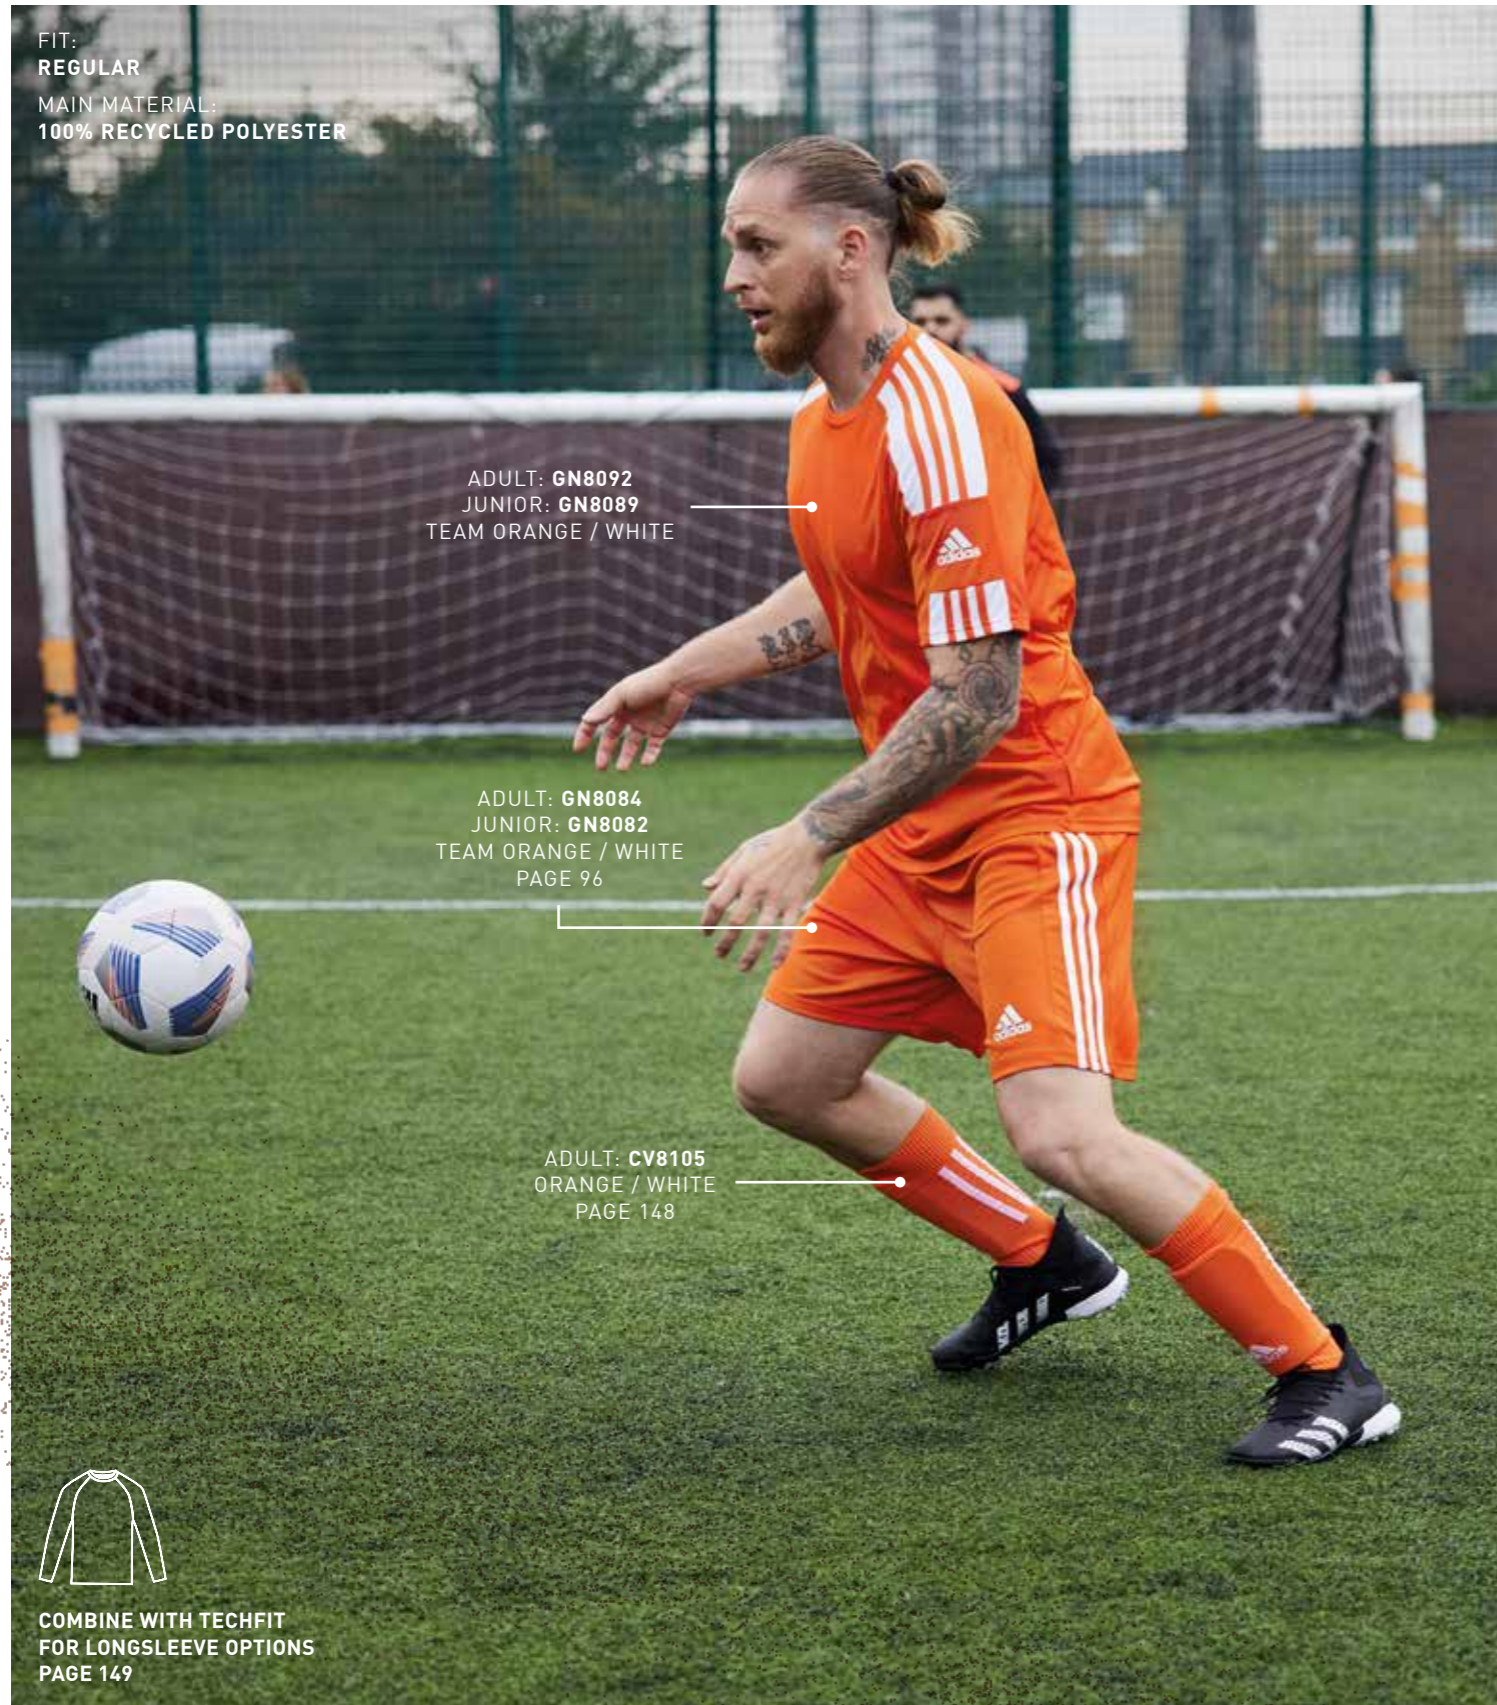

## SQUADRA 21 JERSEY SHORT SLEEVE

SQUAD 21 JSY SS

ADULT: 499 CZK / 6990 HUF

| SIZES: XS, S, M, L, XL, 2XL

JUNIOR: 449 CZK / 6490 HUF

| SIZES: 116, 128, 140, 152, 164, 176

IN RANGE UNTIL END OF FEB 2025

FIT:  
REGULAR  
MAIN MATERIAL:  
100% RECYCLED POLYESTER