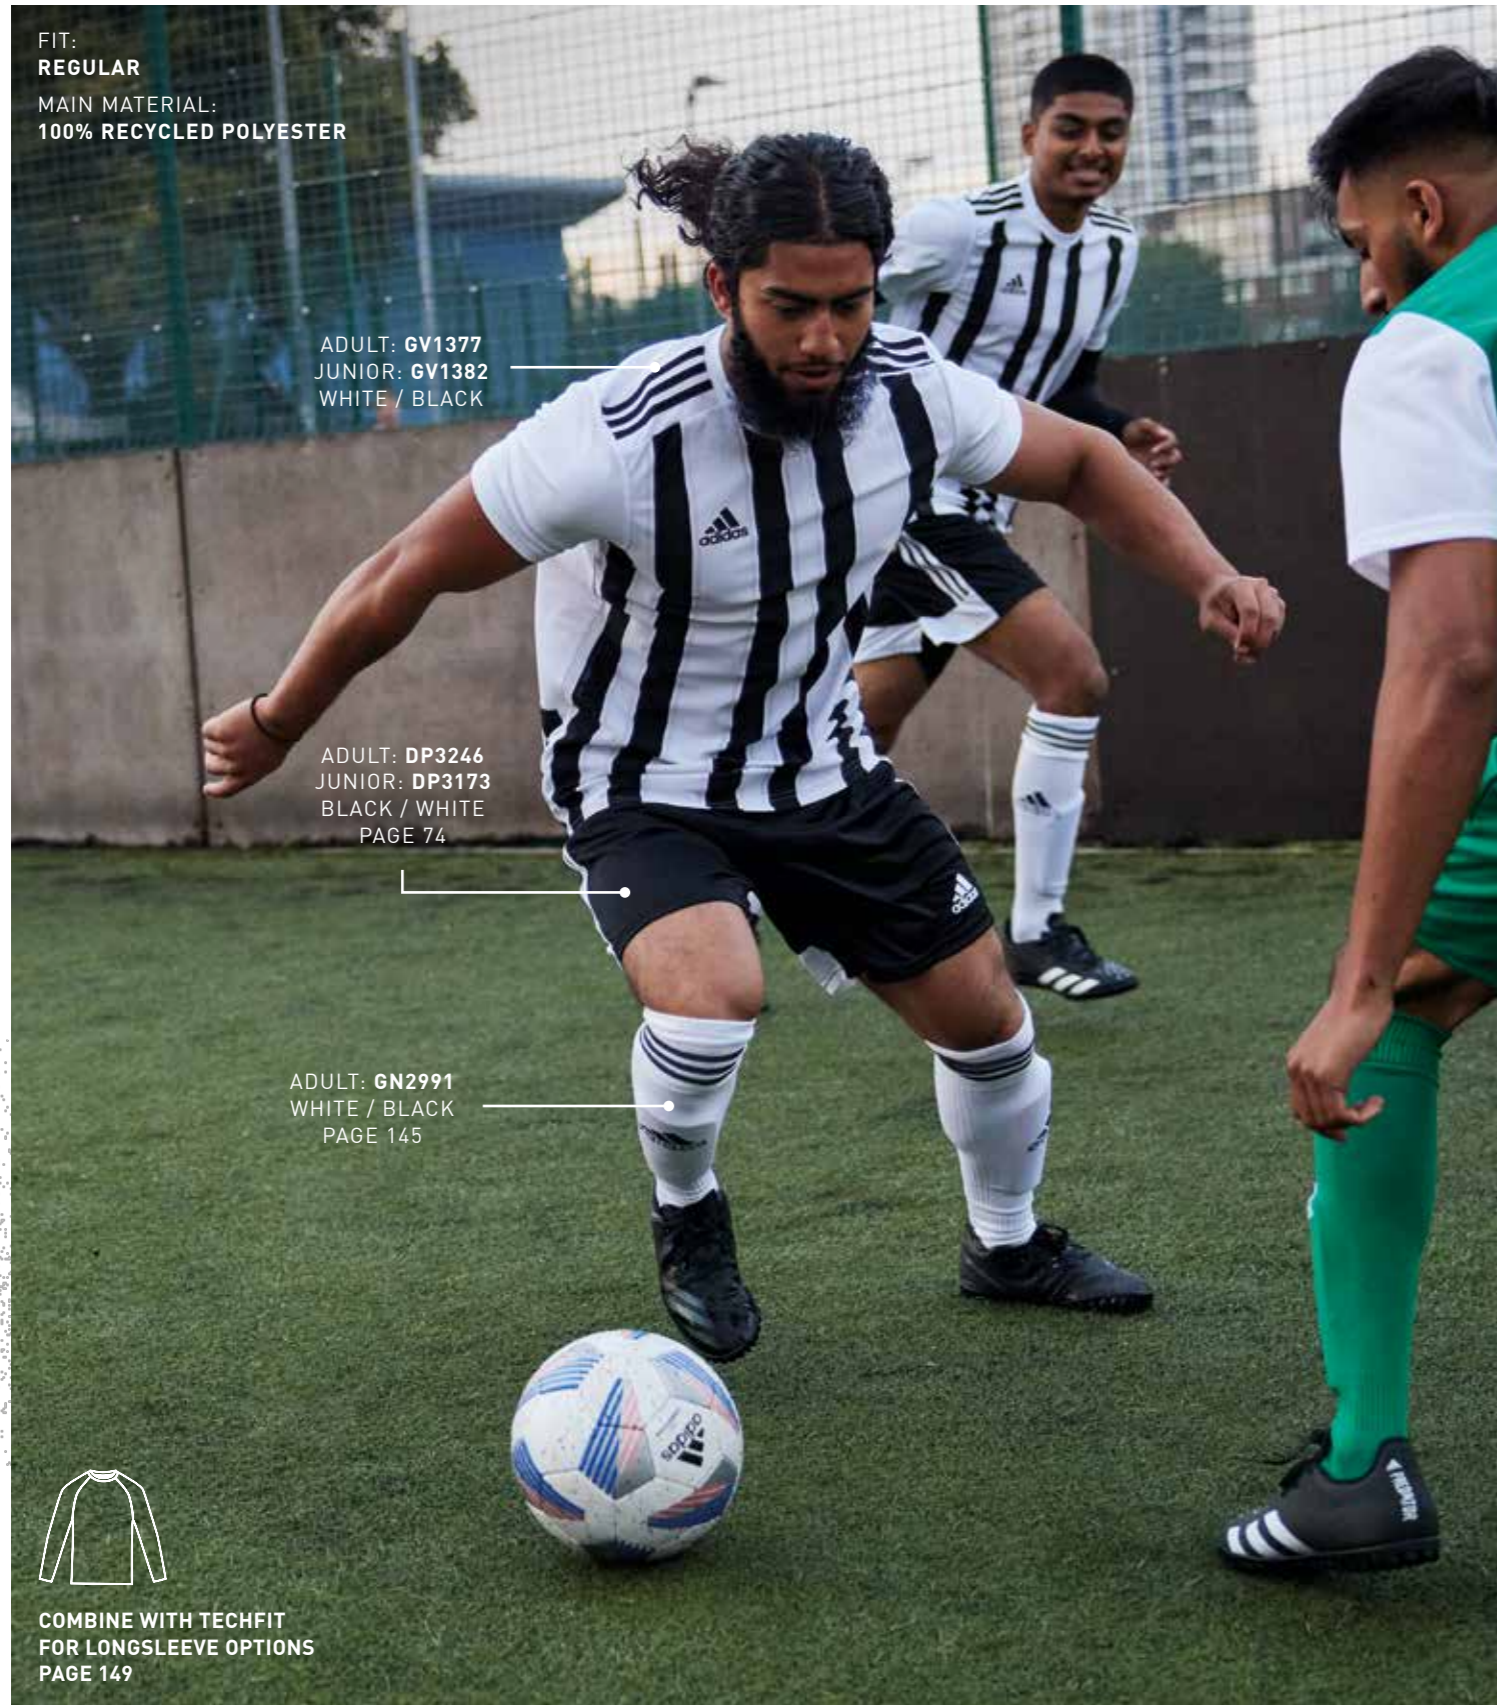

## STRIPED 21 JERSEY

STRIPED 21 JSYY

ADULT: 799 CZK / 10990 HUF

| SIZES: XS, S, M, L, XL, 2XL

JUNIOR: 649 CZK / 8990 HUF

| SIZES: 116, 128, 140, 152, 164, 176

IN RANGE UNTIL END OF FEB 2024

FIT:  
REGULAR  
MAIN MATERIAL:  
100% RECYCLED POLYESTER