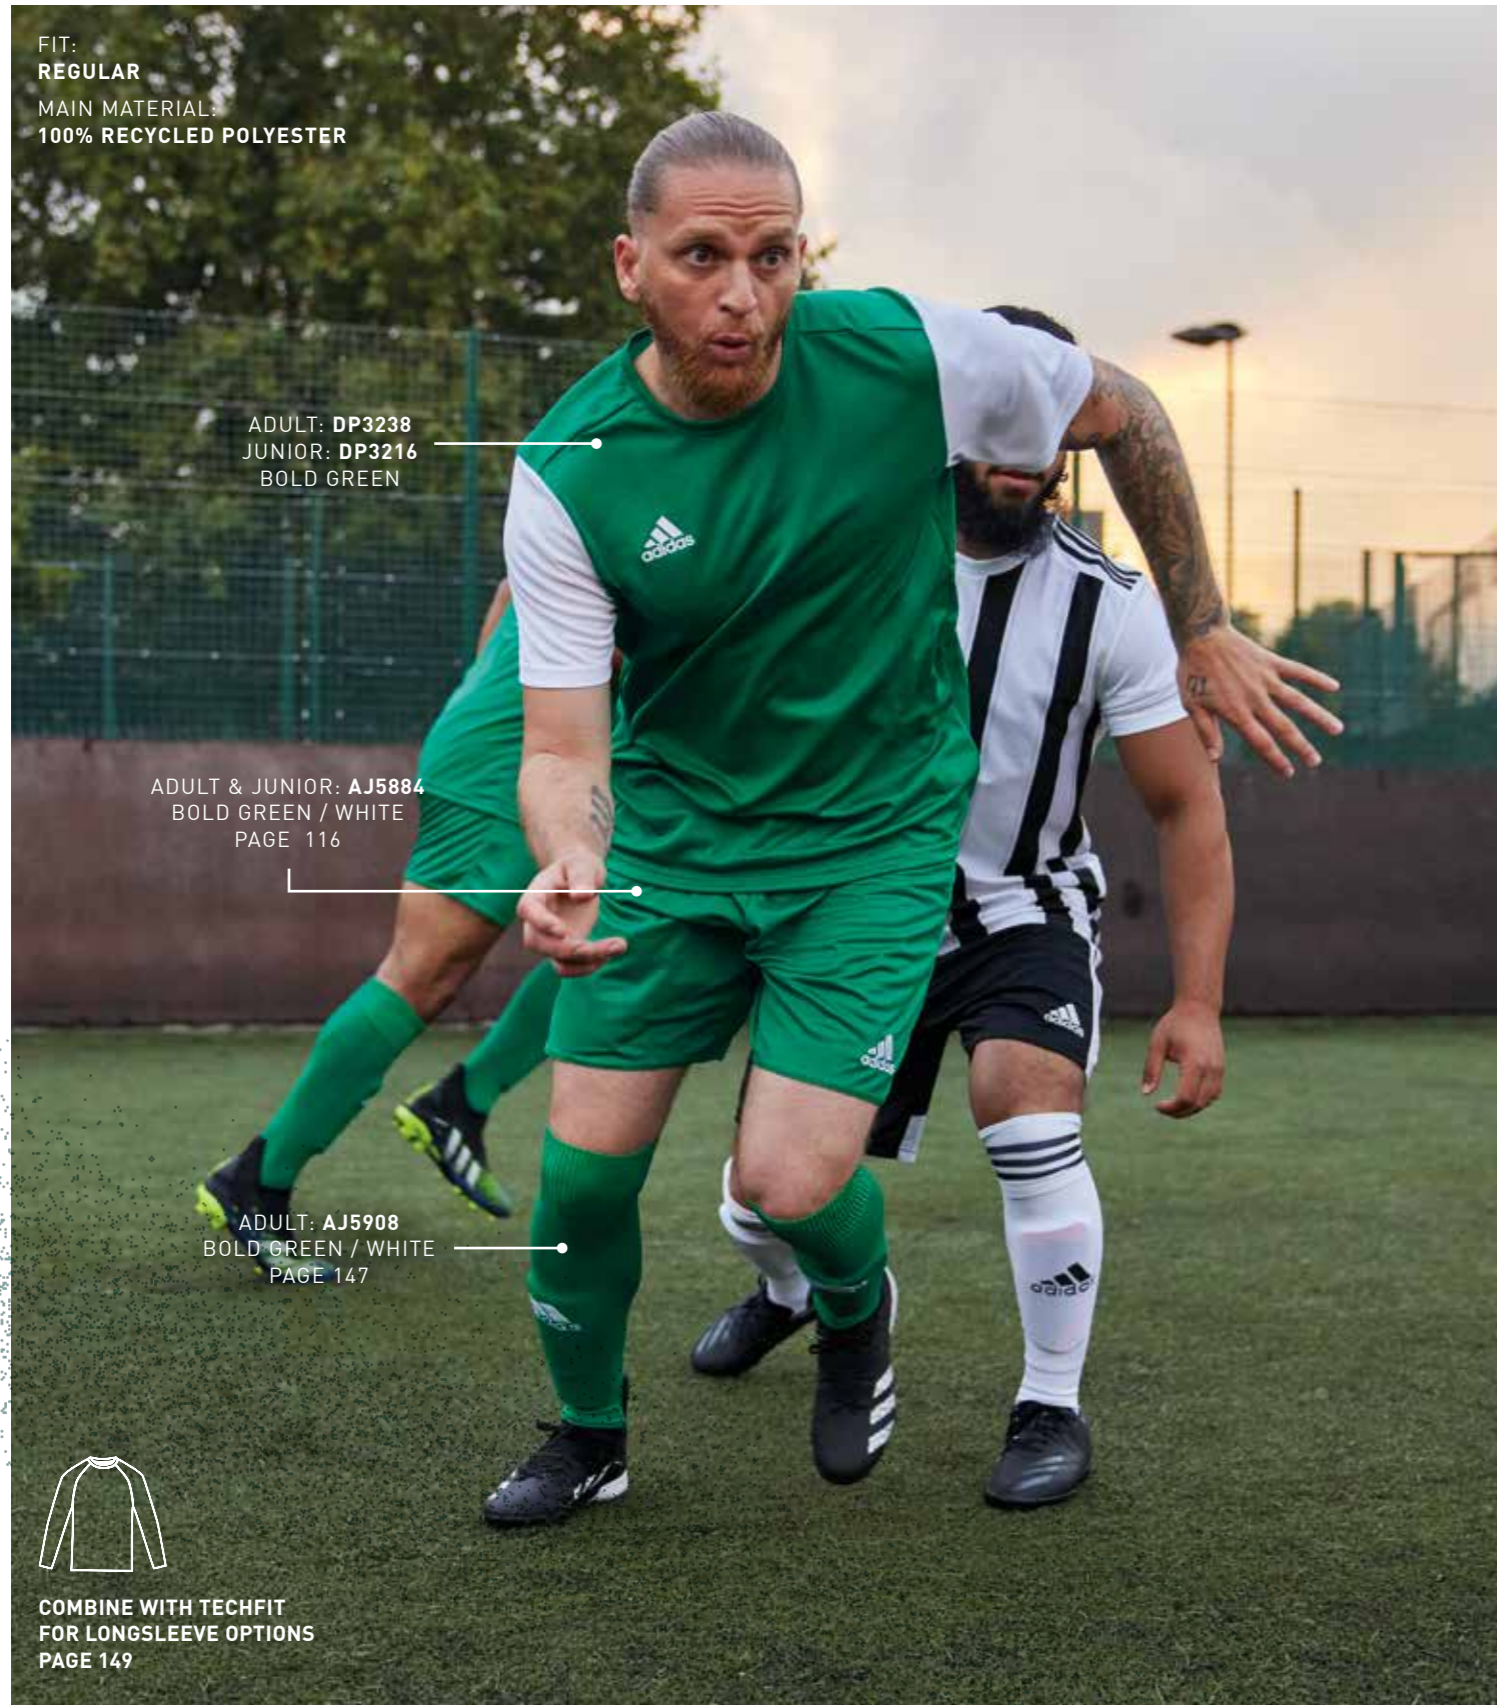

## ESTRO 19 JERSEY

ESTRO 19 JSY

ADULT: 399 CZK / 5490 HUF

| SIZES: XS, S, M, L, XL, 2XL

JUNIOR: 349 CZK / 4990 HUF

| SIZES: 116, 128, 140, 152, 164, 176

IN RANGE UNTIL END OF FEB 2026

FIT:  
REGULAR  
MAIN MATERIAL:  
100% RECYCLED POLYESTER